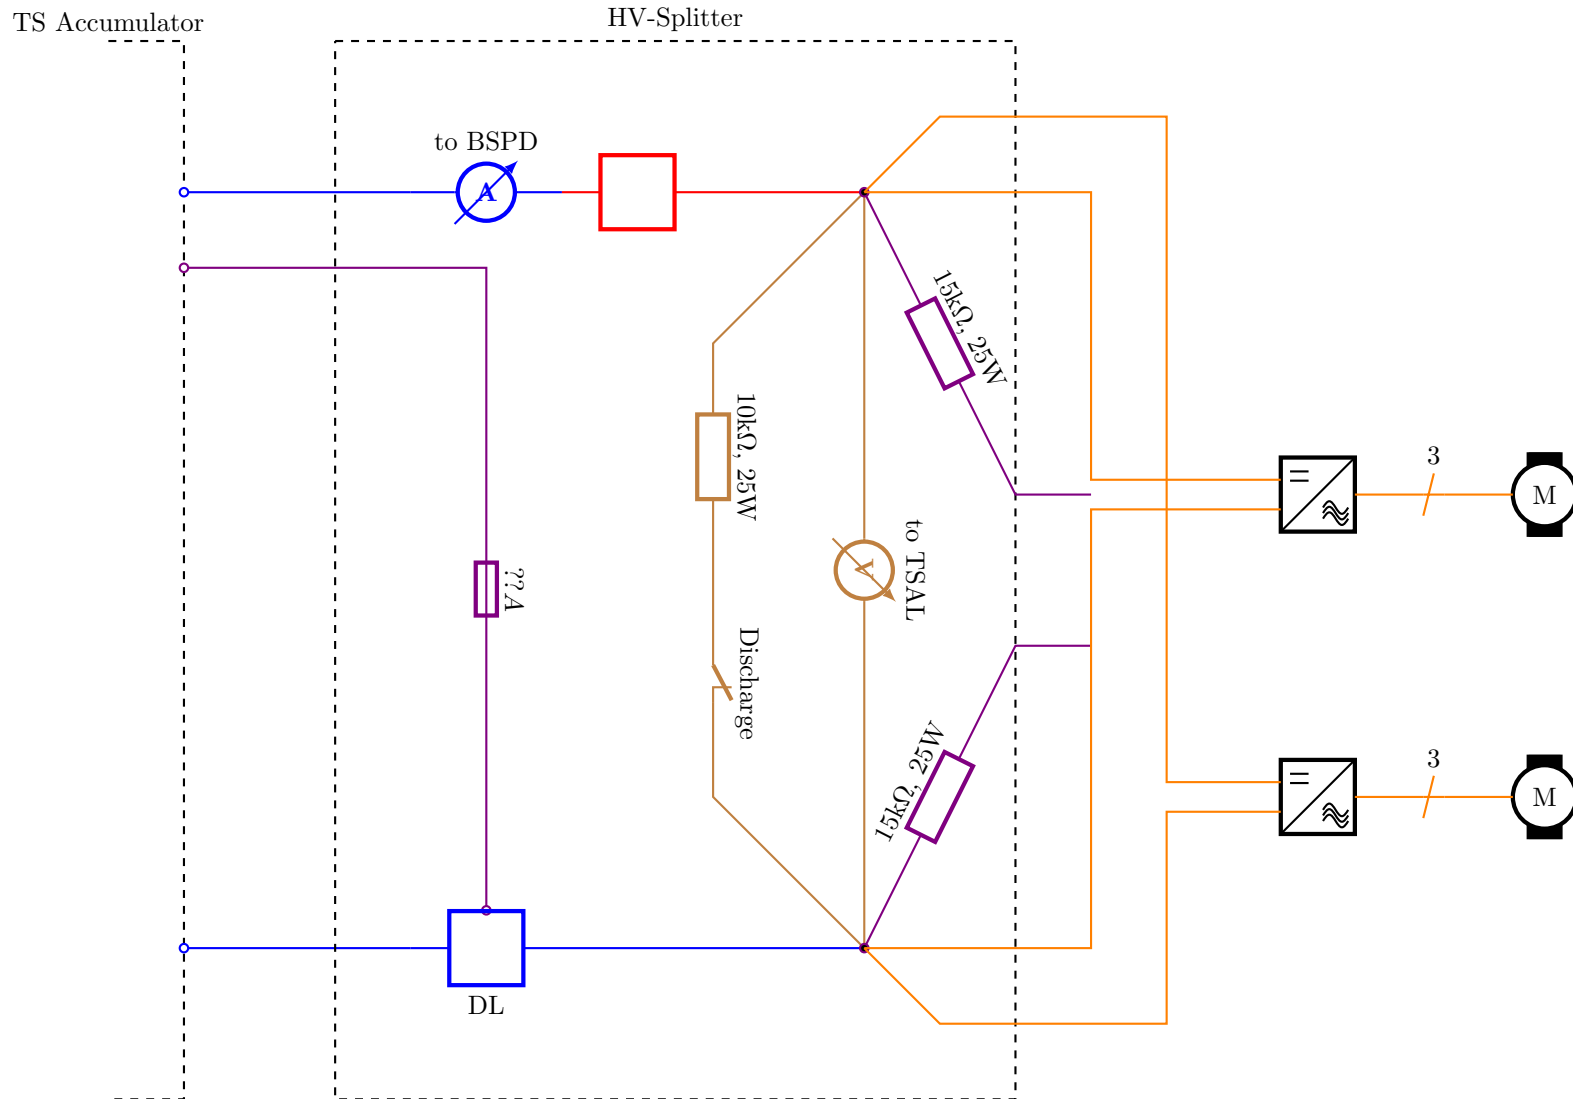

- 16mm<sup>2</sup> unshielded EAIR ID
- 16mm<sup>2</sup> shielded EAIR ID
- 10mm<sup>2</sup> shielded EAIR ID
- 0.5mm<sup>2</sup> shielded
- 0.5mm<sup>2</sup> unshielded

- 16mm<sup>2</sup> unshielded EAIR ID
- 16mm<sup>2</sup> shielded EAIR ID
- 10mm<sup>2</sup> shielded EAIR ID
- 0.5mm<sup>2</sup> shielded
- 0.5mm<sup>2</sup> unshielded

— 16mm<sup>2</sup> shielded - Coroflex 9-2611 FHLR2GCB2G 16, 220A

— 0.5mm<sup>2</sup> unshielded