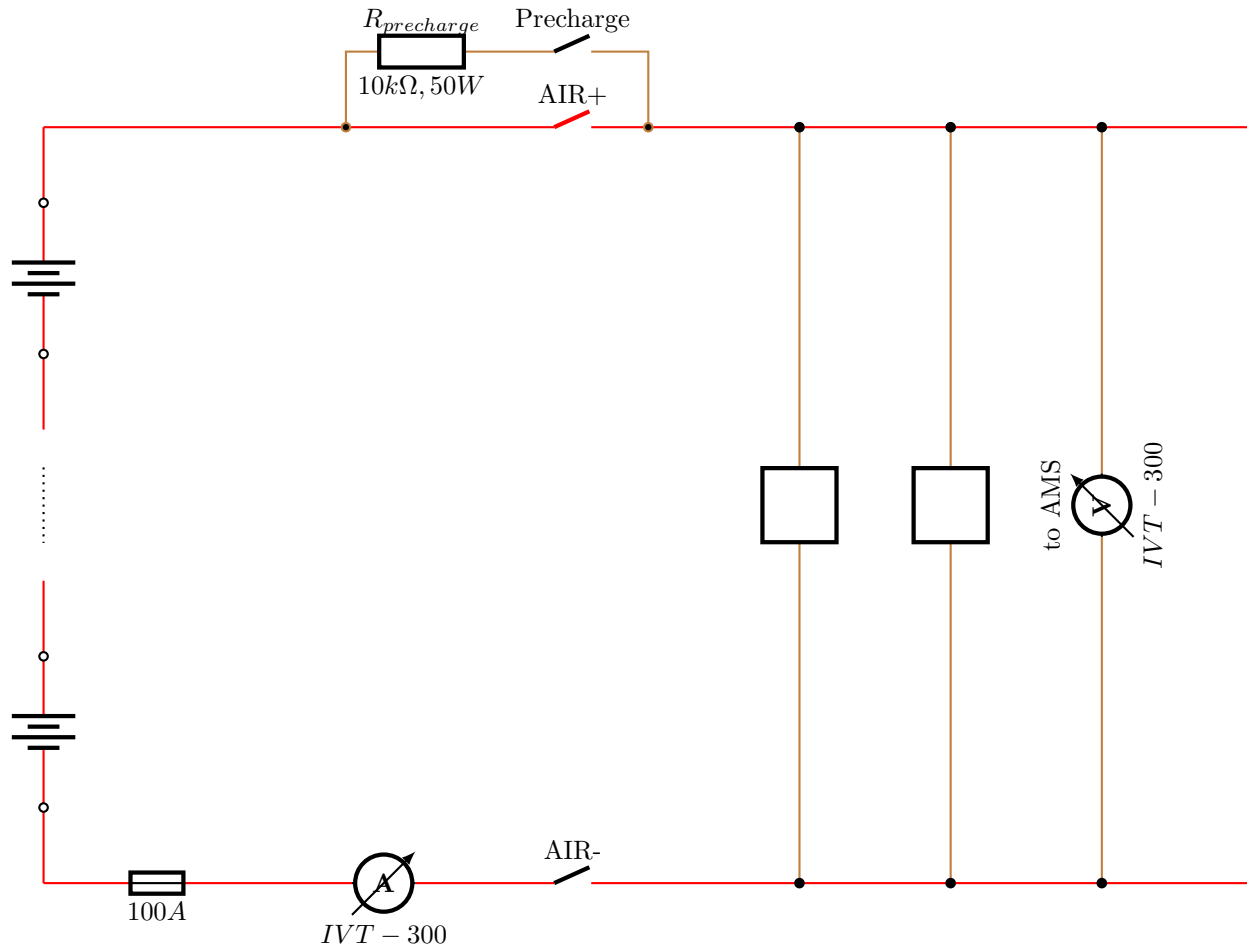

- 16mm<sup>2</sup> unshielded EAIR ID
- 16mm<sup>2</sup> shielded EAIR ID
- 10mm<sup>2</sup> shielded EAIR ID
- 0.5mm<sup>2</sup> shielded
- 0.5mm<sup>2</sup> unshielded

- 16mm<sup>2</sup> unshielded EAIR ID
- 16mm<sup>2</sup> shielded EAIR ID
- 10mm<sup>2</sup> shielded EAIR ID
- 0.5mm<sup>2</sup> shielded
- 0.5mm<sup>2</sup> unshielded

— 16mm<sup>2</sup> shielded - Coroflex 9-2611 FHLR2GCB2G 16, 220A

— 0.5mm<sup>2</sup> unshielded